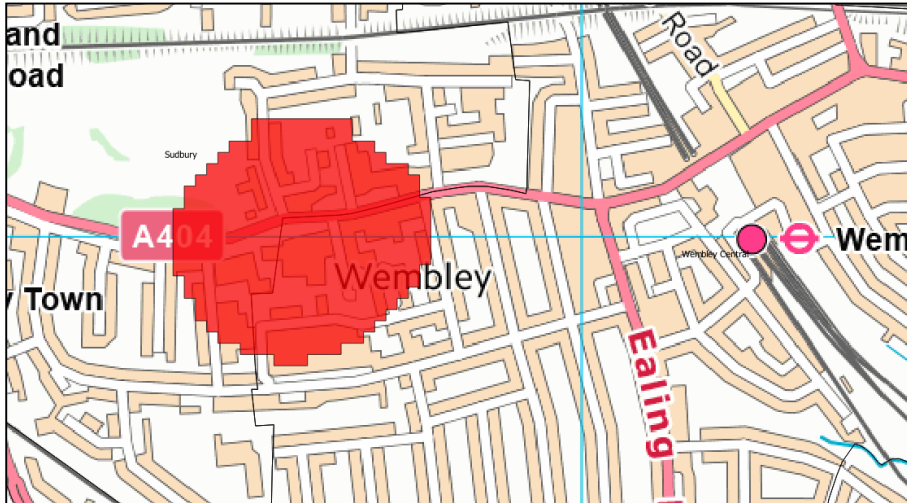

QUEENSBURY

NON TOWN CENTRE HOTSPOTS

WEMBLEY HARROW ROAD