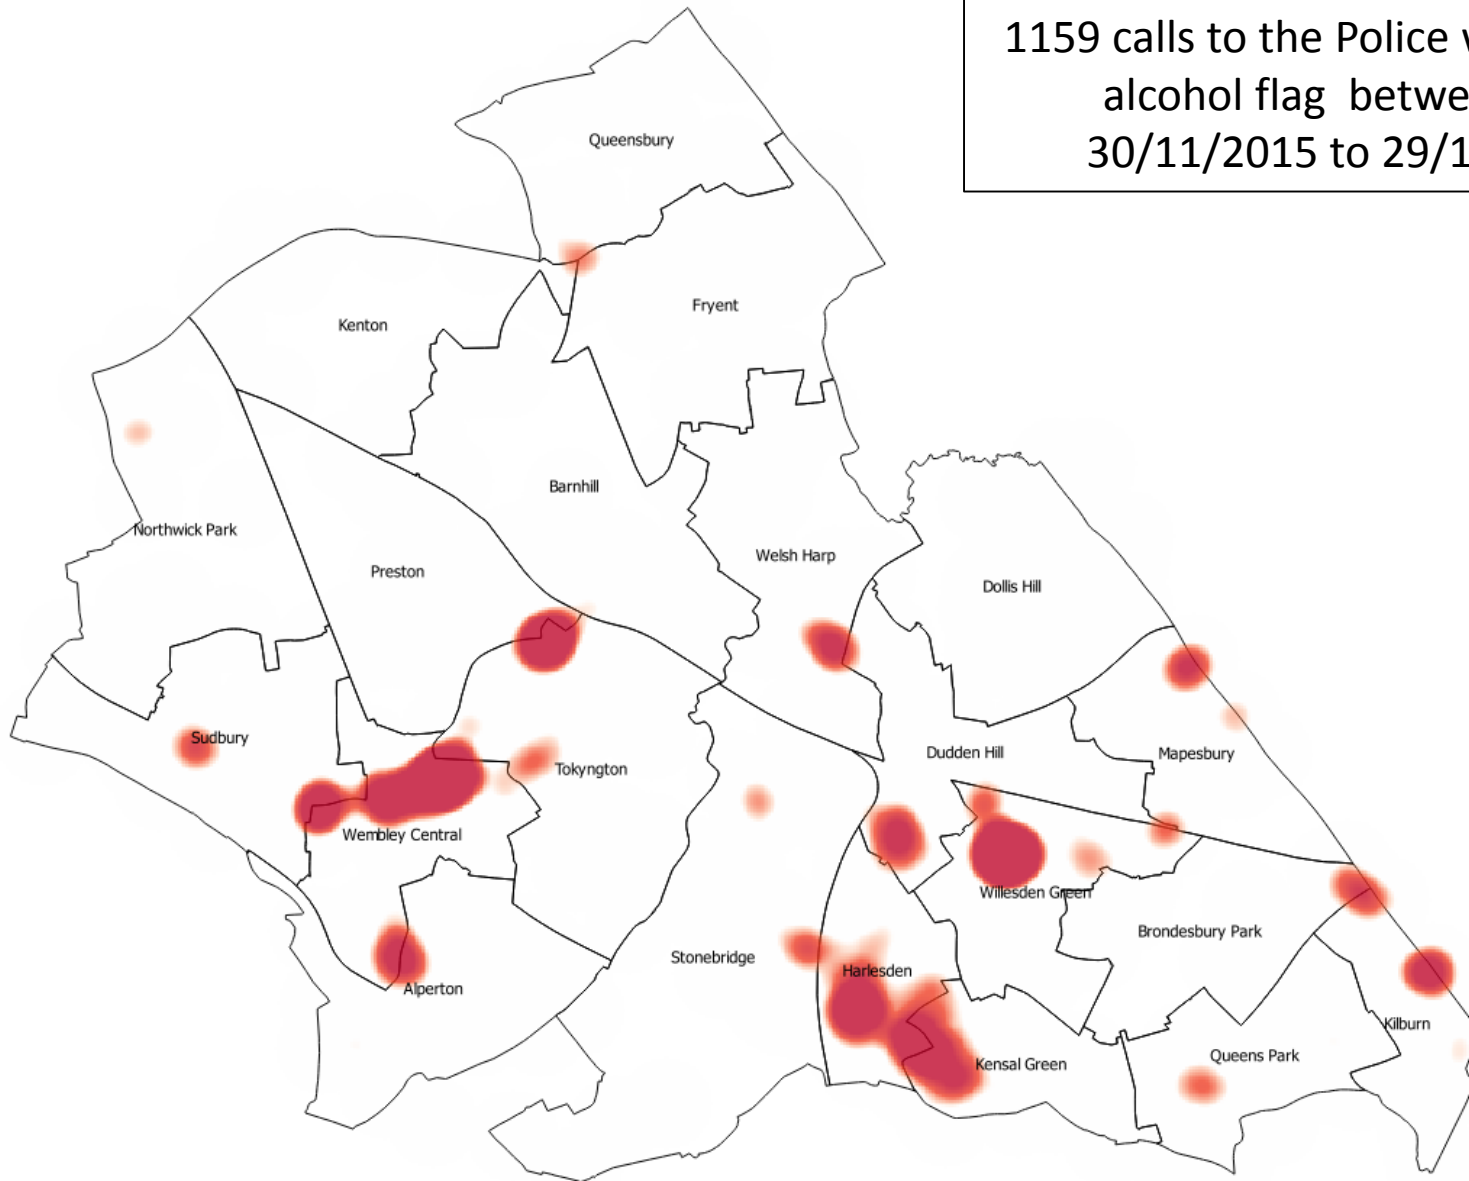

POLICE DATA HOTSPOT MAP

1159 calls to the Police which had a
alcohol flag between the
30/11/2015 to 29/11/2016

HOTSPOTS AND TOWN CENTRES

As would be expected the hotspots are generally in the boroughs town centres.

There are however some town centres which have no hotspots, and some hotspots which are not in town centres.

HOTSPOTS AND TOWN CENTRES

Hotspots

Town Centre

Kensal Rise

Kilburn

Neasden

Sudbury

Kingsbury

Cricklewood

Ealing Road

Harlesden

Willesden

Wembley Park

Wembley

Not hotspots

2336 London Ambulance Service incidents - alcohol related flag between the 01/08/2015 to 31/07/2016

HOTSPOTS AND TOWN CENTRES

HOTSPOTS AND TOWN CENTRES

Hotspots

Town Centre
Queens Park
Kilburn
Sudbury
Kingsbury
Cricklewood
Harlesden
Willesden
Wembley