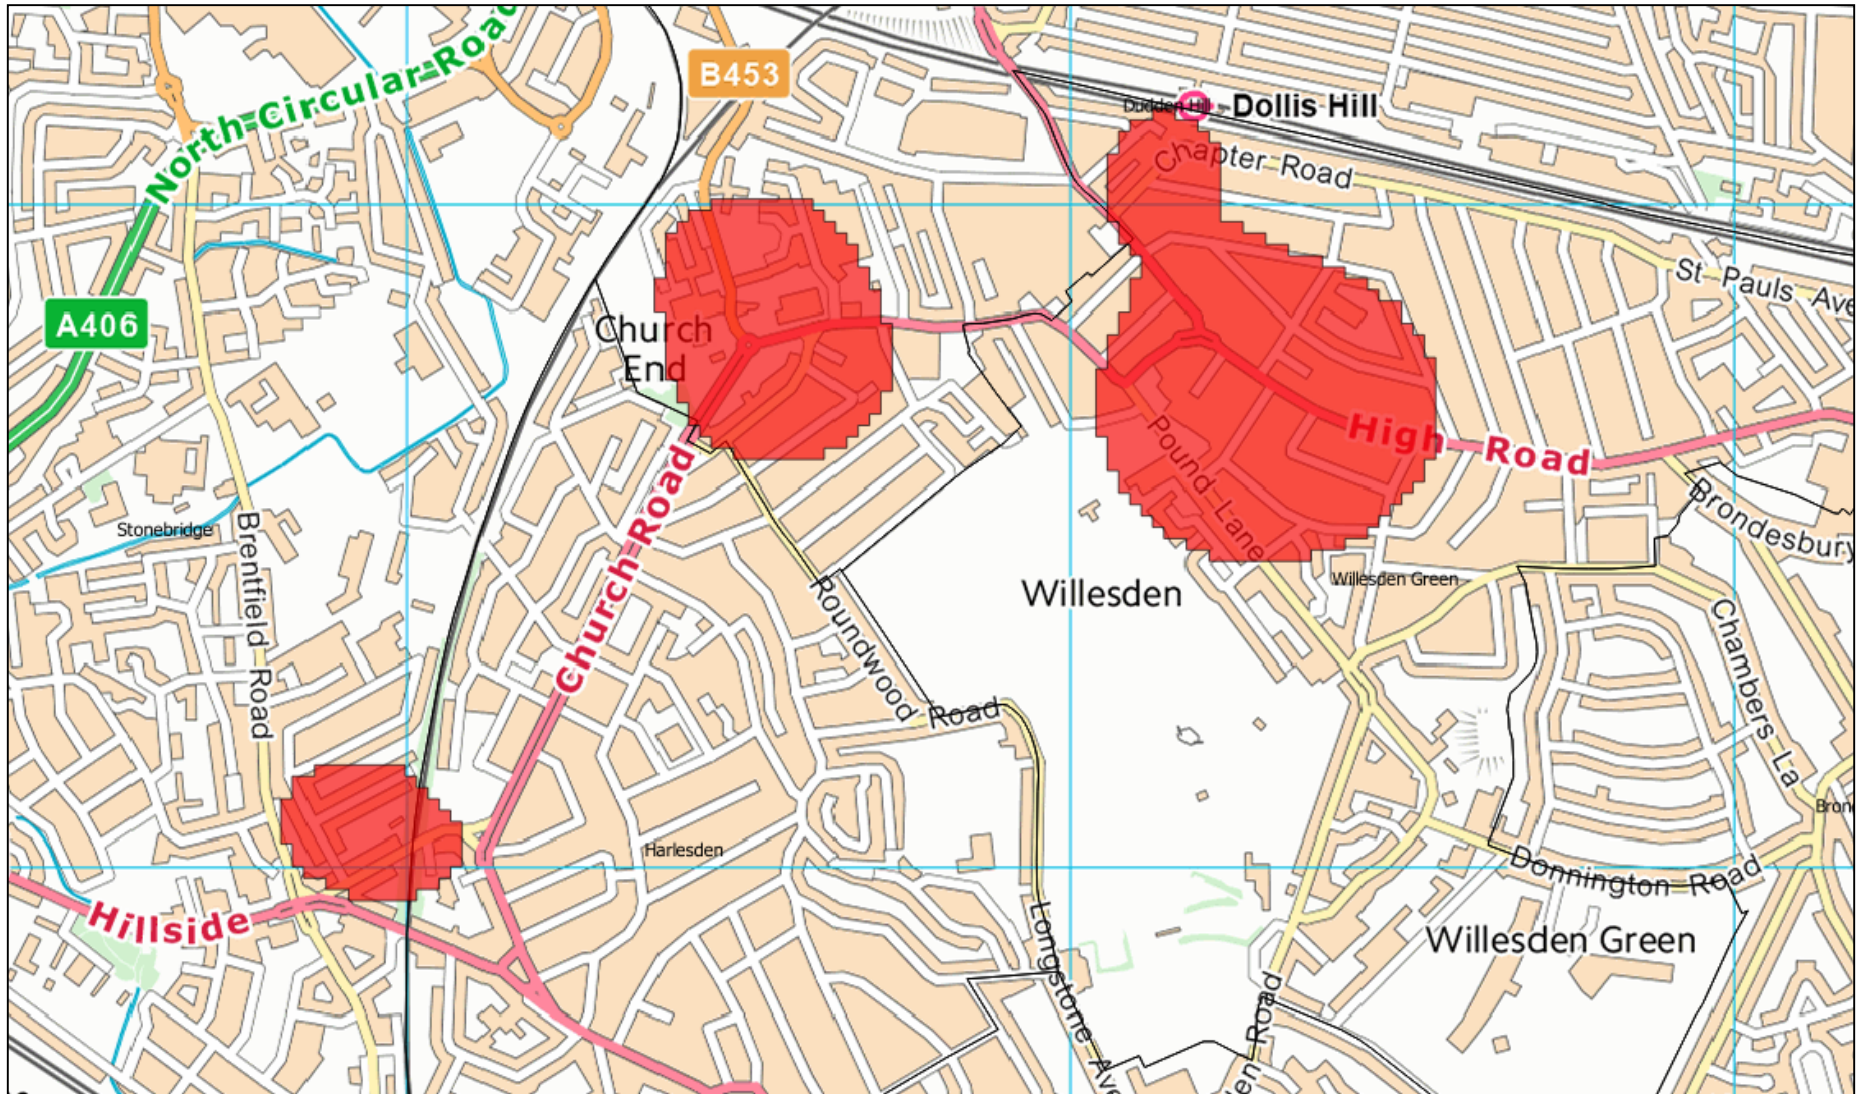

Kingsbury

Cricklewood

Ealing Road

Harlesden

Willesden

Wembley Park

Wembley

Not hotspots

Town Centre

Queens Park

Kenton

Preston Road

Colindale

Burnt Oak

NON TOWN CENTRE HOTSPOTS

AMBULANCE DATA HOTSPOTS

2336 London Ambulance Service incidents - alcohol related flag between the 01/08/2015 to 31/07/2016

HOTSPOTS AND TOWN CENTRES

HOTSPOTS AND TOWN CENTRES

Hotspots

Town Centre
Queens Park
Kilburn
Sudbury
Kingsbury
Cricklewood
Harlesden
Willesden
Wembley