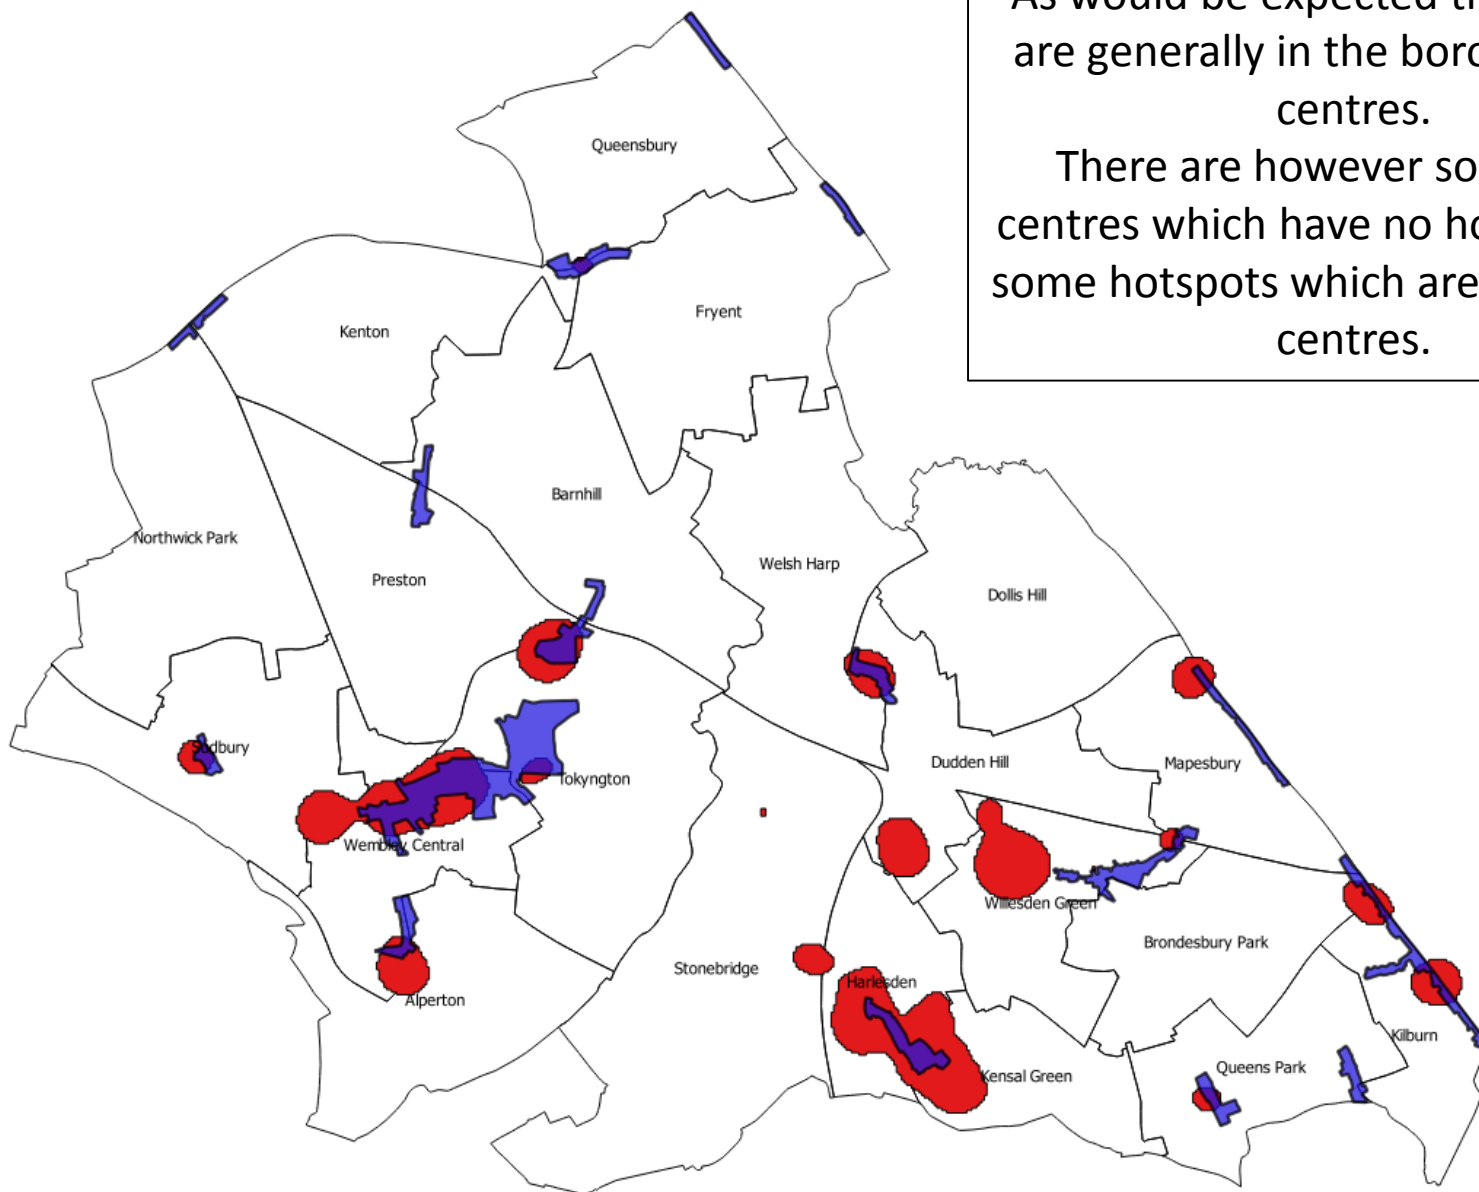

POLICE DATA HOTSPOT MAP

1159 calls to the Police which had a
alcohol flag between the
30/11/2015 to 29/11/2016

HOTSPOTS AND TOWN CENTRES

As would be expected the hotspots are generally in the boroughs town centres.

There are however some town centres which have no hotspots, and some hotspots which are not in town centres.

HOTSPOTS AND TOWN CENTRES

Hotspots

Town Centre

Kensal Rise

Kilburn

Neasden

Sudbury

Kingsbury

Cricklewood

Ealing Road

Harlesden

Willesden

Wembley Park

Wembley

Not hotspots

2336 London Ambulance Service incidents - alcohol related flag between the 01/08/2015 to 31/07/2016

HOTSPOTS AND TOWN CENTRES

HOTSPOTS AND TOWN CENTRES

Hotspots

Town Centre
Queens Park
Kilburn
Sudbury
Kingsbury
Cricklewood
Harlesden
Willesden
Wembley