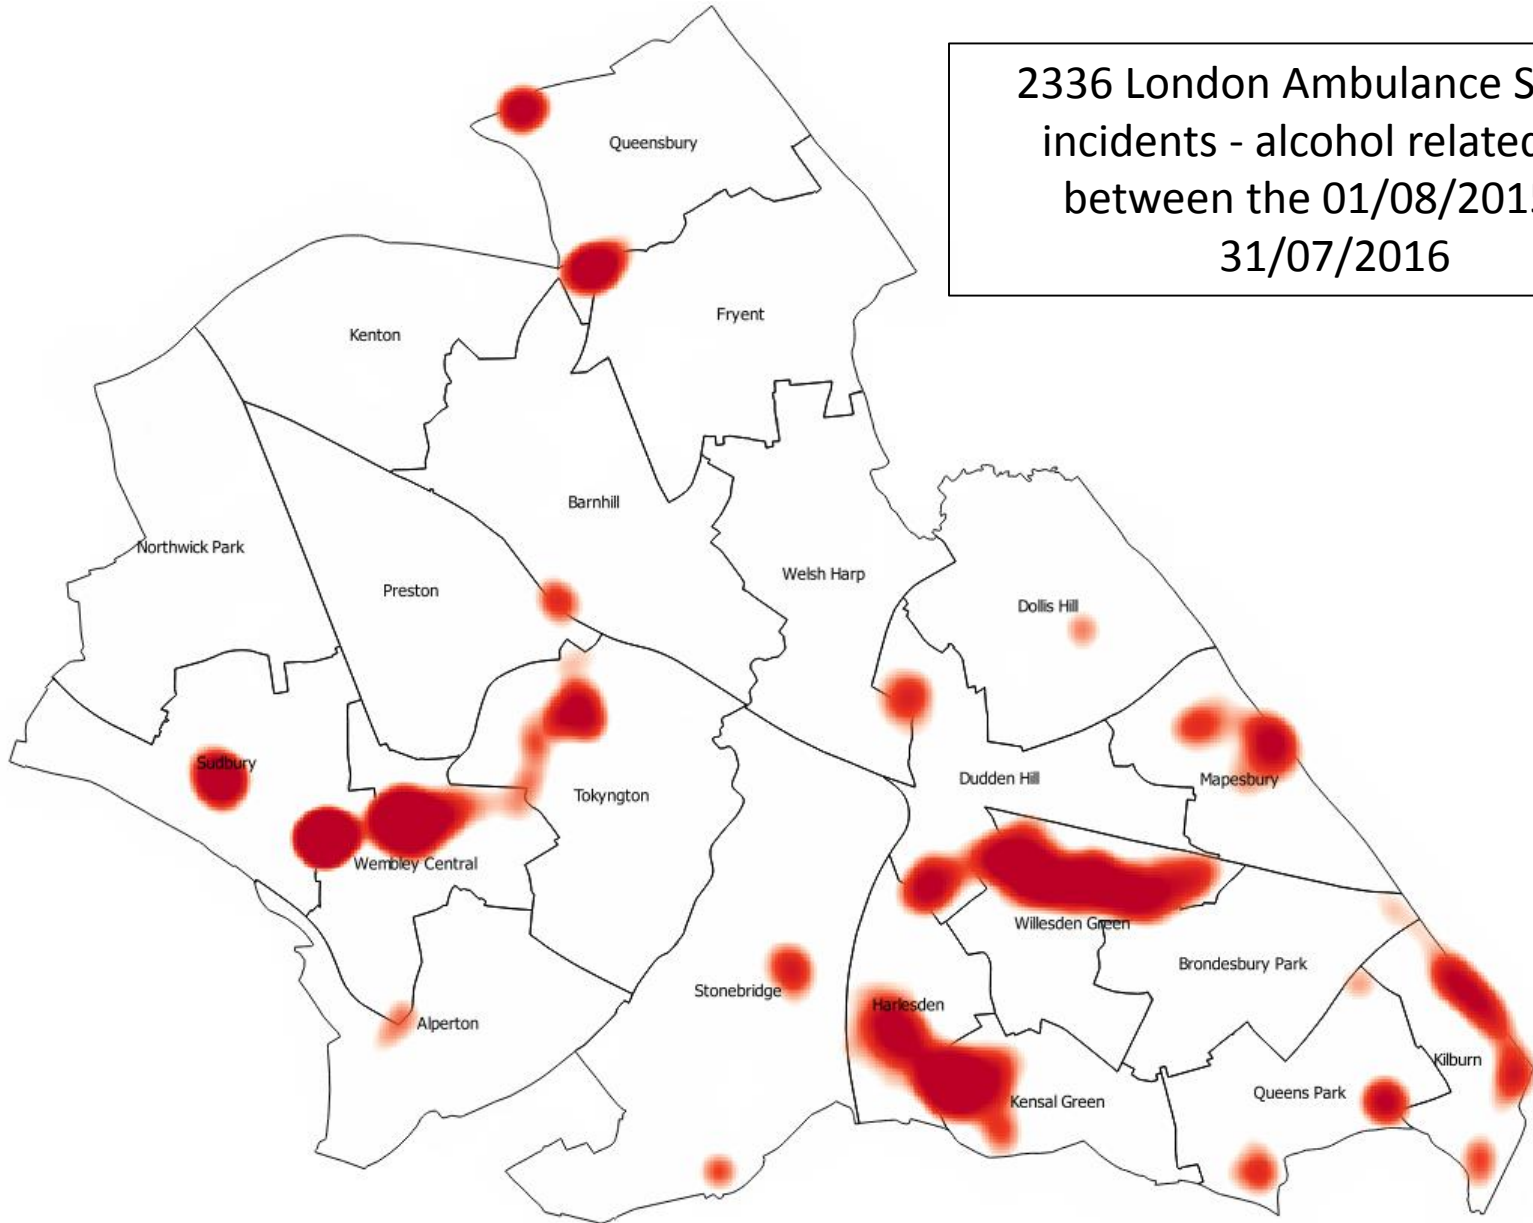

POLICE DATA HOTSPOT MAP

1159 calls to the Police which had a
alcohol flag between the
30/11/2015 to 29/11/2016

HOTSPOTS AND TOWN CENTRES

As would be expected the hotspots are generally in the boroughs town centres.

Kingsbury

Cricklewood

Ealing Road

Harlesden

Willesden

Wembley Park

Wembley

Not hotspots

Town Centre

Queens Park

Kenton

Preston Road

Colindale

Burnt Oak

NON TOWN CENTRE HOTSPOTS

AMBULANCE DATA HOTSPOTS

2336 London Ambulance Service incidents - alcohol related flag between the 01/08/2015 to 31/07/2016

HOTSPOTS AND TOWN CENTRES

HOTSPOTS AND TOWN CENTRES

Hotspots

Town Centre
Queens Park
Kilburn
Sudbury
Kingsbury
Cricklewood
Harlesden
Willesden
Wembley