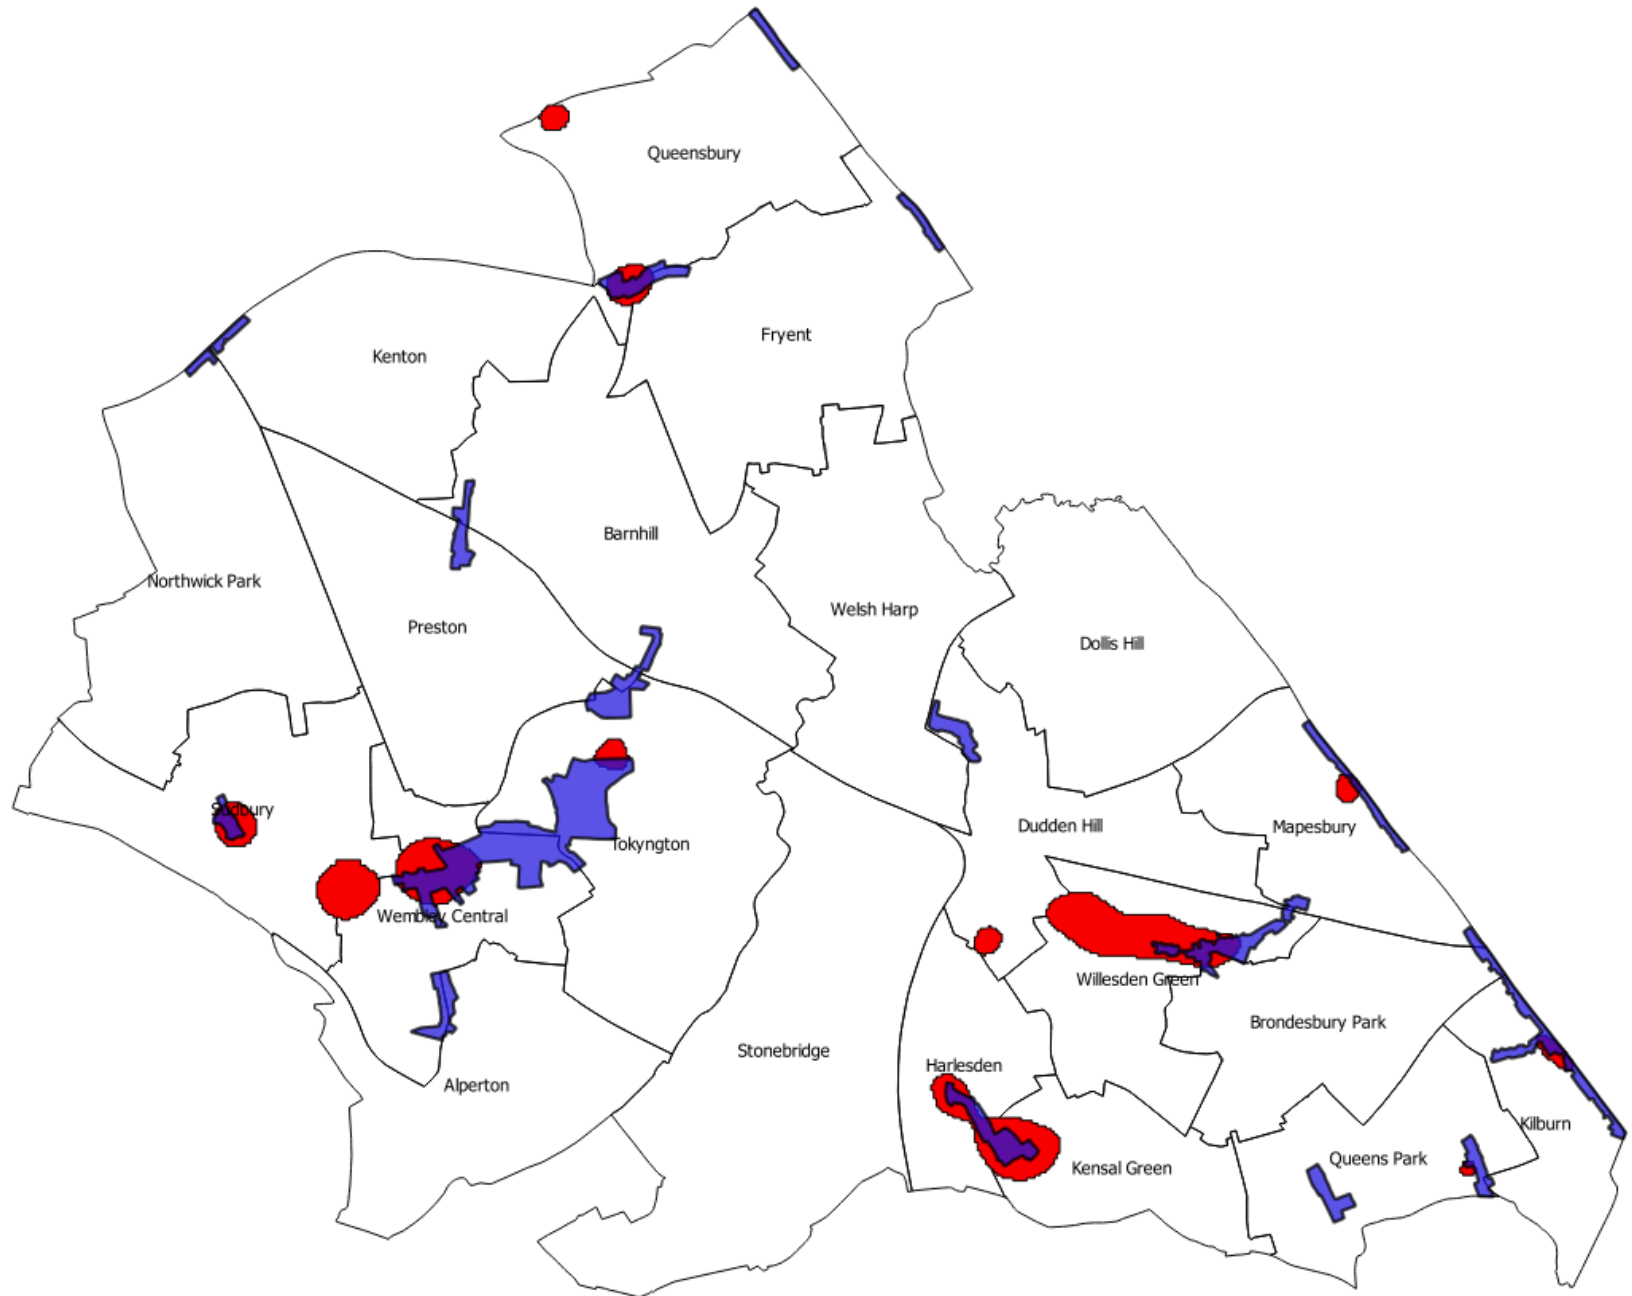

POLICE DATA HOTSPOT MAP

1159 calls to the Police which had a
alcohol flag between the
30/11/2015 to 29/11/2016

HOTSPOTS AND TOWN CENTRES

As would be expected the hotspots are generally in the boroughs town centres.

Kingsbury

Cricklewood

Ealing Road

Harlesden

Willesden

Wembley Park

Wembley

Not hotspots

Town Centre

Queens Park

Kenton

Preston Road

Colindale

Burnt Oak

NON TOWN CENTRE HOTSPOTS

AMBULANCE DATA HOTSPOTS

2336 London Ambulance Service incidents - alcohol related flag between the 01/08/2015 to 31/07/2016

HOTSPOTS AND TOWN CENTRES

HOTSPOTS AND TOWN CENTRES

Hotspots

Town Centre
Queens Park
Kilburn
Sudbury
Kingsbury
Cricklewood
Harlesden
Willesden
Wembley