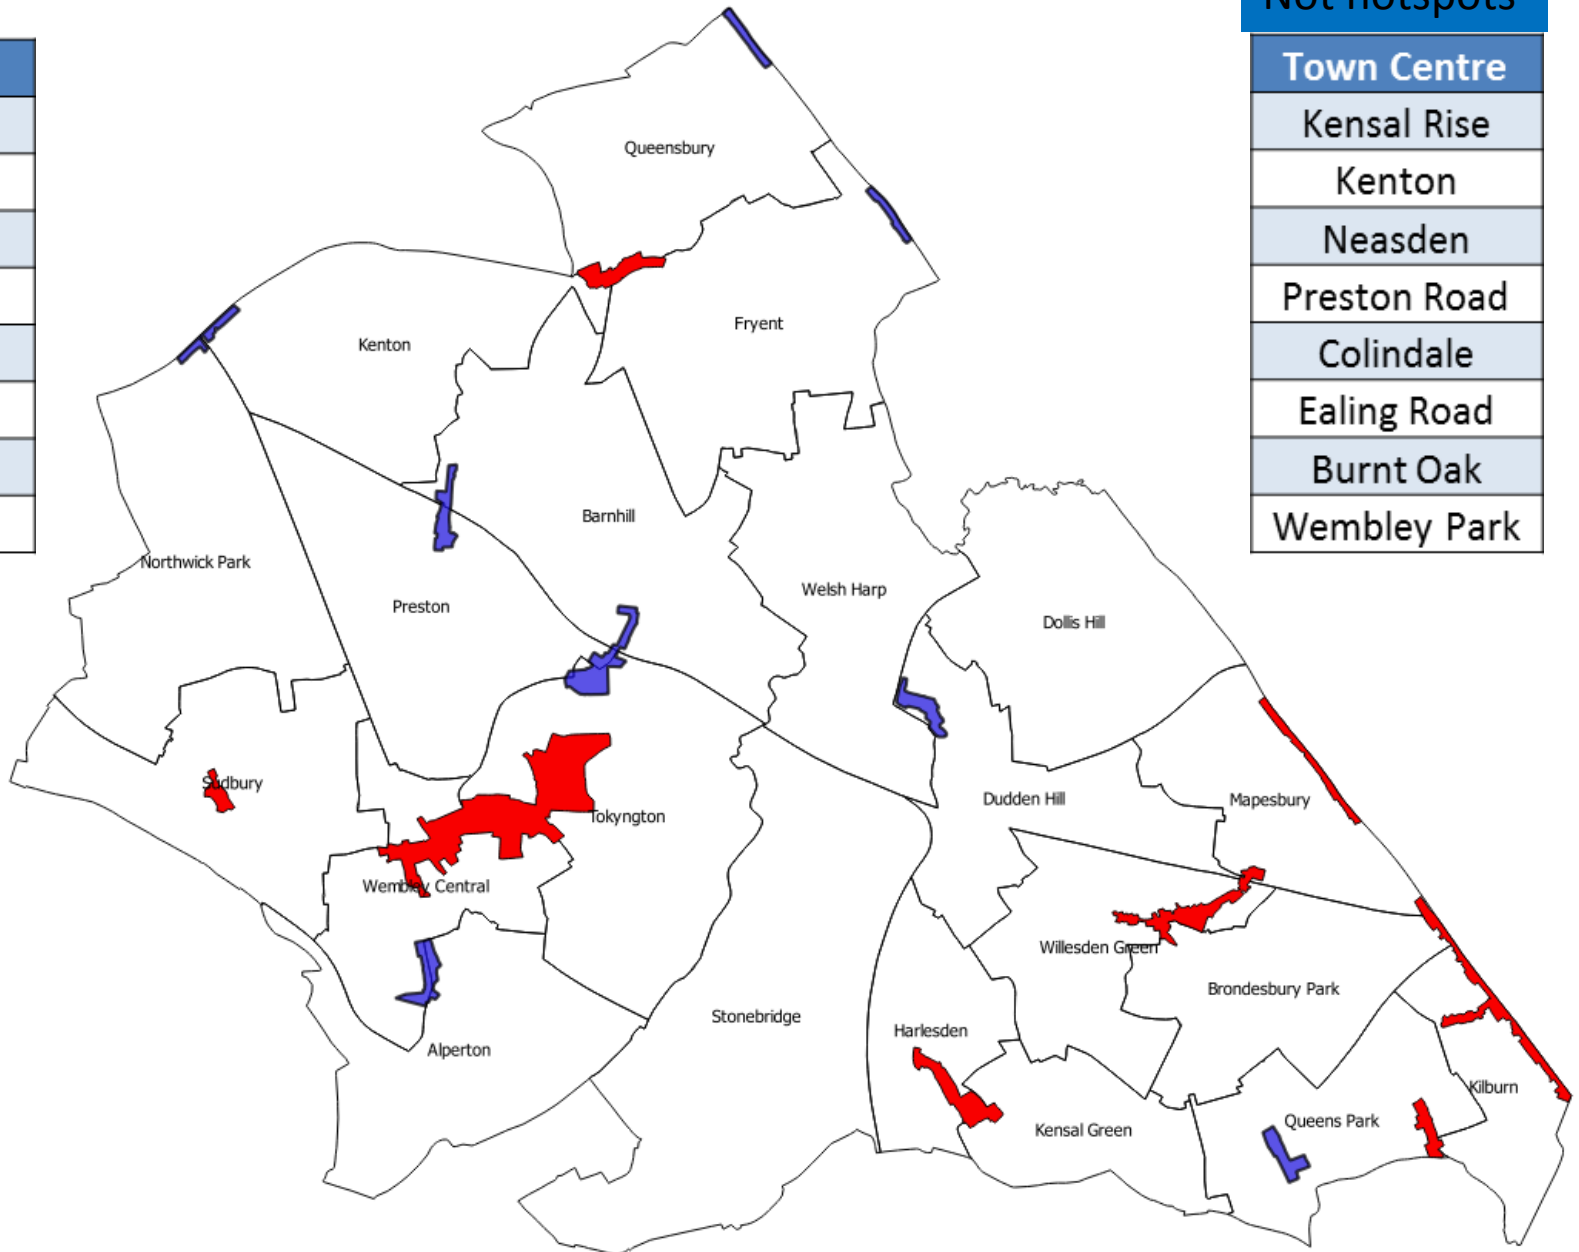

Kingsbury

Cricklewood

Ealing Road

Harlesden

Willesden

Wembley Park

Wembley

Not hotspots

Town Centre

Queens Park

Kenton

Preston Road

Colindale

Burnt Oak

NON TOWN CENTRE HOTSPOTS

AMBULANCE DATA HOTSPOTS

2336 London Ambulance Service incidents - alcohol related flag between the 01/08/2015 to 31/07/2016

HOTSPOTS AND TOWN CENTRES

HOTSPOTS AND TOWN CENTRES

Hotspots

Town Centre
Queens Park
Kilburn
Sudbury
Kingsbury
Cricklewood
Harlesden
Willesden
Wembley

Not hotspots

Town Centre
Kensal Rise
Kenton
Neasden
Preston Road
Colindale
Ealing Road
Burnt Oak
Wembley Park

NON TOWN CENTRE HOTSPOTS

WEMBLEY HARROW ROAD

OLD CHURCH ROAD

QUEENSBURY

COMBINED HOTSPOTS

Town Centre