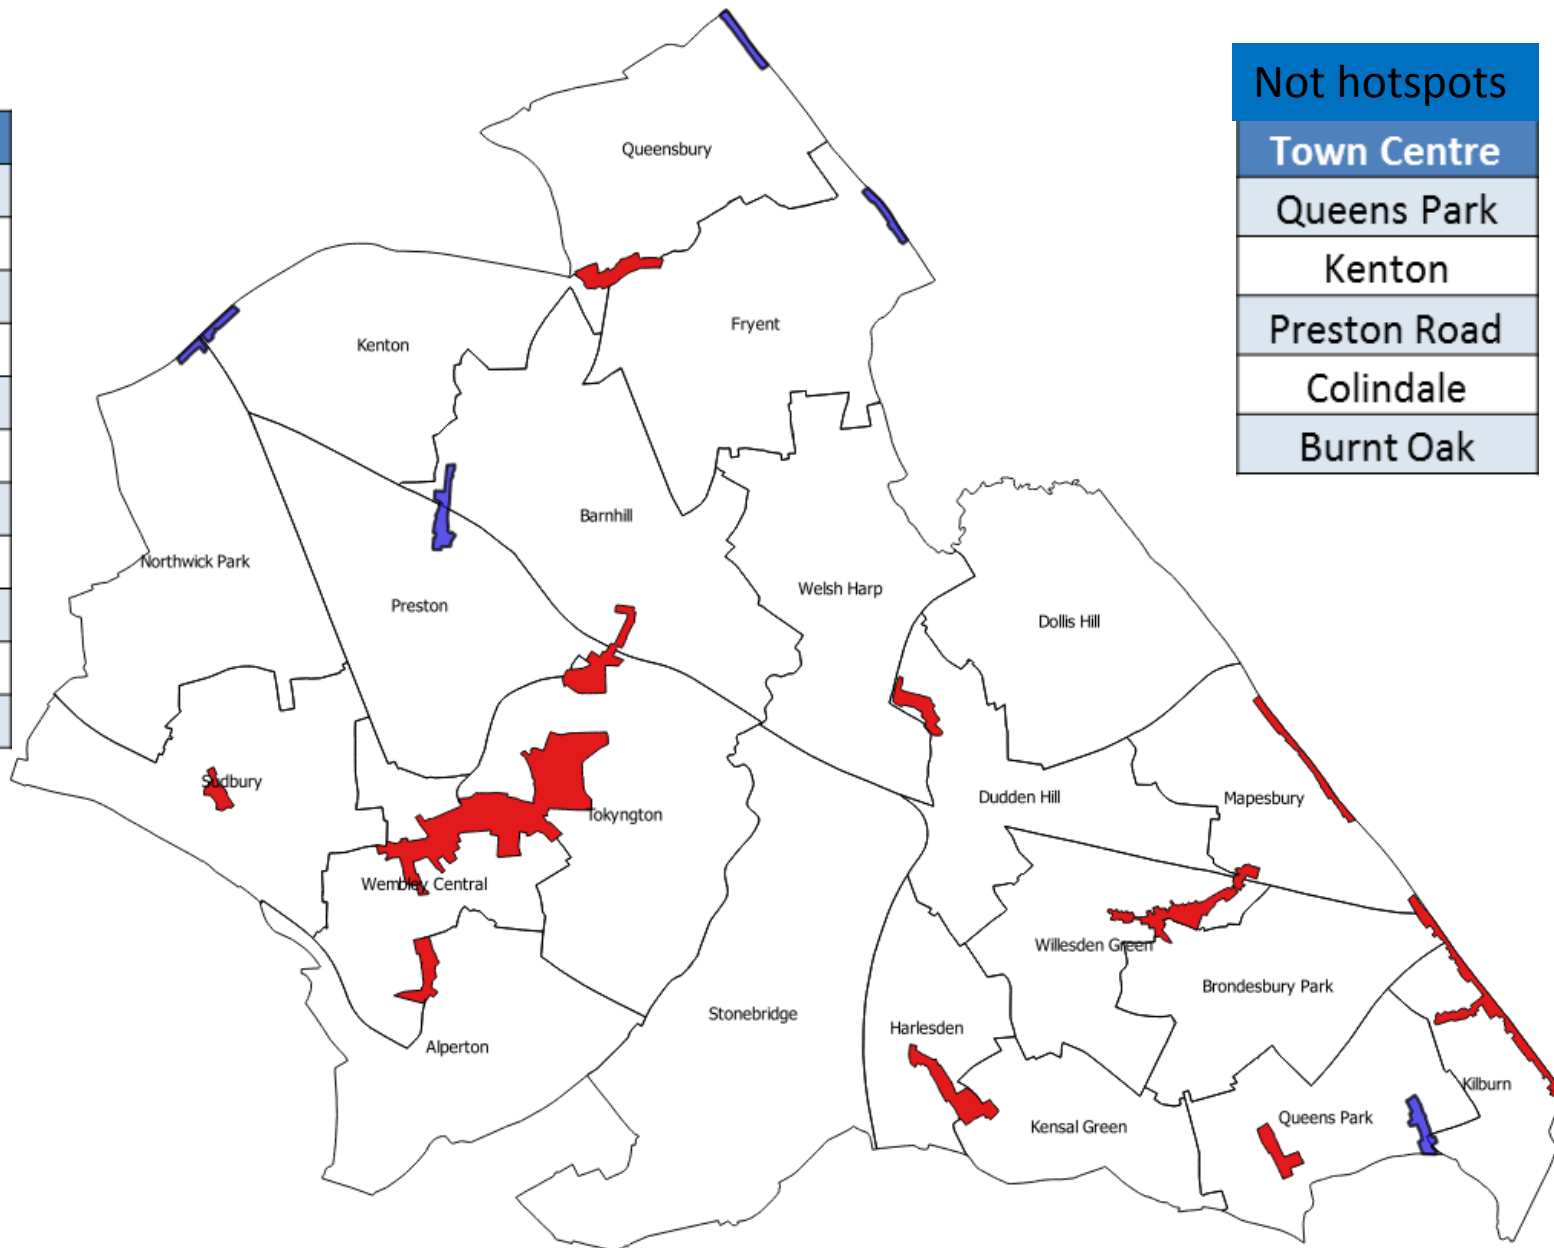

Kingsbury

Cricklewood

Ealing Road

Harlesden

Willesden

Wembley Park

Wembley

Not hotspots

Town Centre

Queens Park

Kenton

Preston Road

Colindale

Burnt Oak

NON TOWN CENTRE HOTSPOTS

AMBULANCE DATA HOTSPOTS

2336 London Ambulance Service incidents - alcohol related flag between the 01/08/2015 to 31/07/2016

HOTSPOTS AND TOWN CENTRES

HOTSPOTS AND TOWN CENTRES

Hotspots

Town Centre
Queens Park
Kilburn
Sudbury
Kingsbury
Cricklewood
Harlesden
Willesden
Wembley

Not hotspots

Town Centre
Kensal Rise
Kenton
Neasden
Preston Road
Colindale
Ealing Road
Burnt Oak
Wembley Park

NON TOWN CENTRE HOTSPOTS

WEMBLEY HARROW ROAD

OLD CHURCH ROAD

QUEENSBURY

COMBINED HOTSPOTS

Town Centre